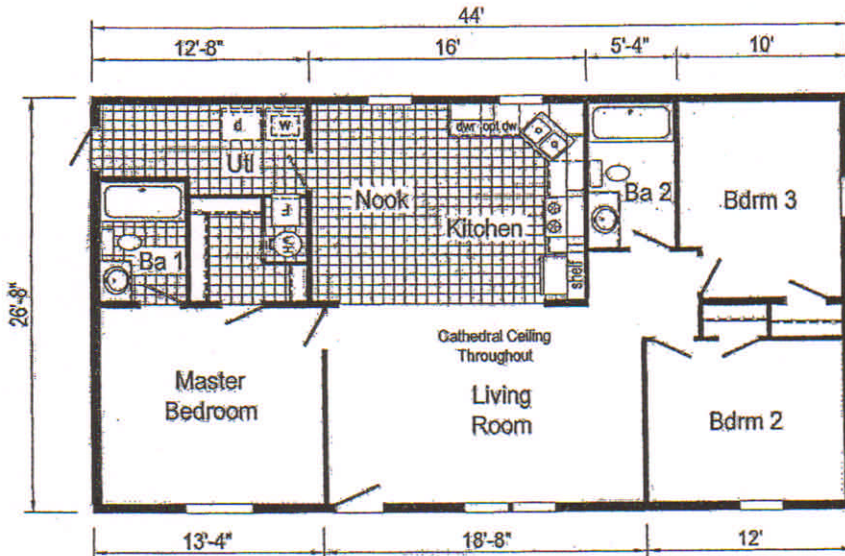

FACTORY DIRECT HOMES

INCORPORATED

28098 Route 220 • Athens, PA 18810-9774

PHONE: 570-888-7818

FAX: 570-888-7551

The "BEACON"

DT101-A 2844 Approx. 1173 Sq. Ft.

Optional Stairwell Not Available

Vinyl Windows

2 x 6 Sidewalls 16" O.C.

18 Cu ft Refrigerator

30" Gas Range

House Type Front door W/Storm

Cottage Rear Door

Fiberglass Tub/Shower – Both Baths

Furnace Stack Extension