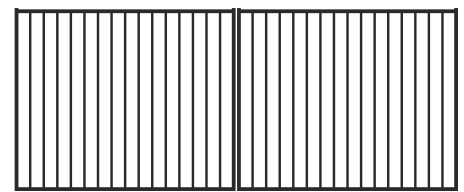

Driveway Gates

Specifications

Deco Fence® Promo Range is all manufactured using EXTRA strong aluminium four fin horizontal rails which have been NATA tested to be 45% stronger than a standard hollow rail. The 16mm round vertical bars spaced at 90mm centres pass through the rails and are securely welded into position under the rails out of sight. This ensures that all fencing in this range exceeds the Australian Standards for pool compliance (AS 1926.1-2007), and being made from long lasting powder coated aluminium makes it the ultimate choice. Refer to Local Councils for specific requirements. Driveway gates cannot be integrated into a pool fence.

Your Local Distributor